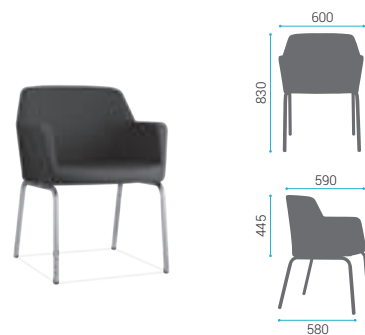

1. **01** ▶ **SHP12** Poltroncina modello Hair
   Armchair model Hair
   21.70.051.00B
2. **02** ▶ **TF48** Telaio 4-gambe Hair in legno
   Wooden 4-legs frame model Hair
   21.70.116.00L

1. **01** ▶ **SHP12** Poltroncina modello Hair
   Armchair model Hair
   21.70.051.00B
2. **02** ▶ **TF42** Telaio 4-gambe Hair cromato
   4-legs frame model Hair
   21.70.084.00C

1. **01** ▶ **SHP12** Poltroncina modello Hair
   Armchair model Hair
   21.70.051.00B
2. **02** ▶ **TR23** Telaio slitta Hair cromato
   Cantilever frame model Hair
   21.70.085.00C

1. **01** ▶ **SHP12** Poltroncina modello Hair
   Armchair model Hair
   21.70.051.00B
2. **02** ▶ **MP02** Piastra quadra cono 28 con leva dritta
   Square metal plate cono 28 straight lever
   21.30.477.00F
3. **03** ▶ **PGBSH** Pompa a gas 28x50x240, C.135
   Gas lift 28x50x240, C.135
   21.30.032.00C
4. **04** ▶ **RA27** Base modello Fire D.670
   Base model Fire D.670
   21.30.859.00A